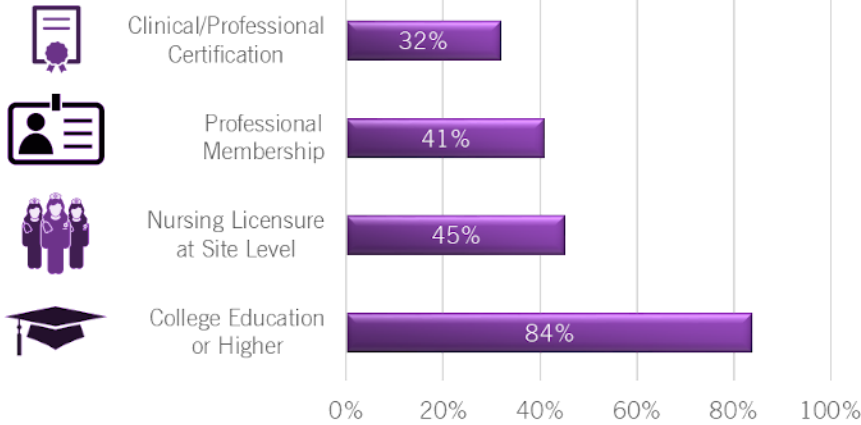

THE POWER OF 'US' IN THE CHRISTUS RESEARCH TEAM

Research Leaders and Staff

392
combined years of
RESEARCH EXPERIENCE

77%
23%

25

in

3

RESEARCH SITES