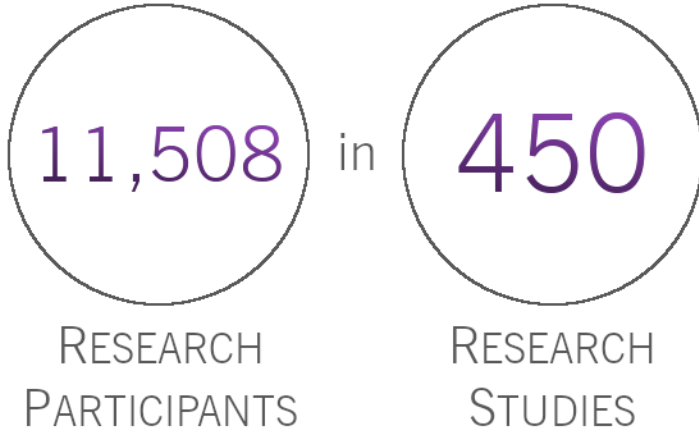

THE POWER OF 'US' IN THE CHRISTUS RESEARCH TEAM

Research Leaders and Staff

392
combined years of
RESEARCH EXPERIENCE

77%
23%

25

in

3

RESEARCH SITES

US STATES

RESEARCH FOOTPRINT

	# OF SITES	% OF STAFF
TX	20	68%
LA	4	20%
NM	1	11%

NOTE: Data derived from internal survey December 2019

THE POWER OF 'US' IN THE CHRISTUS RESEARCH INSTITUTE

NOTE: Data derived from July 1, 2018-June 30, 2019 fiscal year performance